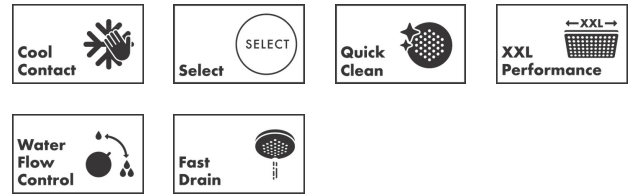

Pulsify S
Showerpipe 260 2jet with ShowerTablet Select 400
 Surfaces: **Matt Black** Article Number: **24240670**

Description

product features

- consists of: overhead shower, hand shower, shower thermostat, shower bar, shower hose
- overhead shower Pulsify 260 2jet
- shower head size overhead shower: 260 mm
- spray type overhead shower: PowderRain, Intense PowderRain
- ball-joint: overhead shower inclinable by 10-30°
- spray disc surface: graphite
- spray type hand shower: PowderRain, IntenseRain, Massage spray
- Fast Drain empties the overhead shower from an angle of 10°
- removable shower head
- shelf made of plastic
- maximum flow rate at 3 bar: 12,9 l/min
- minimum flow pressure: 1,3 bar
- pipe can be shortened in height
- shower arm length overhead shower: 163 mm
- CoolContact thermostat: Prevents the housing from heating up, making showering even safer
- thermostat ShowerTablet Select 400
- simultaneous utilization of 3 functions
- mounting type: exposed installation
- centre distance 150 ± 12 mm
- Thermostat is delivered with buttons hand shower, PowderRain, Intense PowderRain
- Eco-Function: the volume control regulates up to 30% of the water flow

Technology

Design awards

reddot winner 2021

Pulsify S
Showerpipe 260 2jet with ShowerTablet Select 400
 Surfaces: **Matt Black** Article Number: **24240670**

Product image

Scale drawing

Flowchart