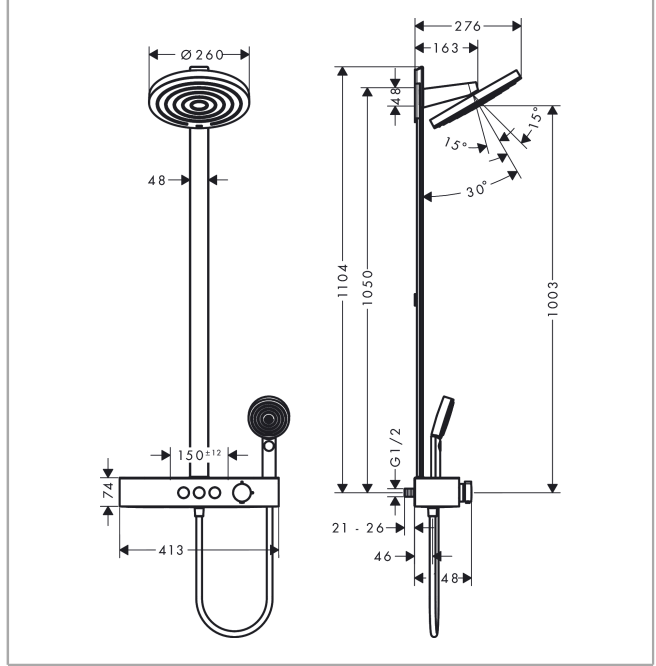

Pulsify S
Showerpipe 260 2jet with ShowerTablet Select 400
 Surfaces: **Matt Black** Article Number: **24240670**

Description

product features

- consists of: overhead shower, hand shower, shower thermostat, shower bar, shower hose
- overhead shower Pulsify 260 2jet
- shower head size overhead shower: 260 mm
- spray type overhead shower: PowderRain, Intense PowderRain
- ball-joint: overhead shower inclinable by 10-30°
- spray disc surface: graphite
- spray type hand shower: PowderRain, IntenseRain, Massage spray
- Fast Drain empties the overhead shower from an angle of 10°
- removable shower head
- shelf made of plastic
- maximum flow rate at 3 bar: 12,9 l/min
- minimum flow pressure: 1,3 bar
- pipe can be shortened in height
- shower arm length overhead shower: 163 mm
- CoolContact thermostat: Prevents the housing from heating up, making showering even safer
- thermostat ShowerTablet Select 400
- simultaneous utilization of 3 functions
- mounting type: exposed installation
- centre distance 150 ± 12 mm
- Thermostat is delivered with buttons hand shower, PowderRain, Intense PowderRain
- Eco-Function: the volume control regulates up to 30% of the water flow

Technology

Design awards

reddot winner 2021

Pulsify S
Showerpipe 260 2jet with ShowerTablet Select 400
 Surfaces: **Matt Black** Article Number: **24240670**

Product image

Scale drawing

Flowchart